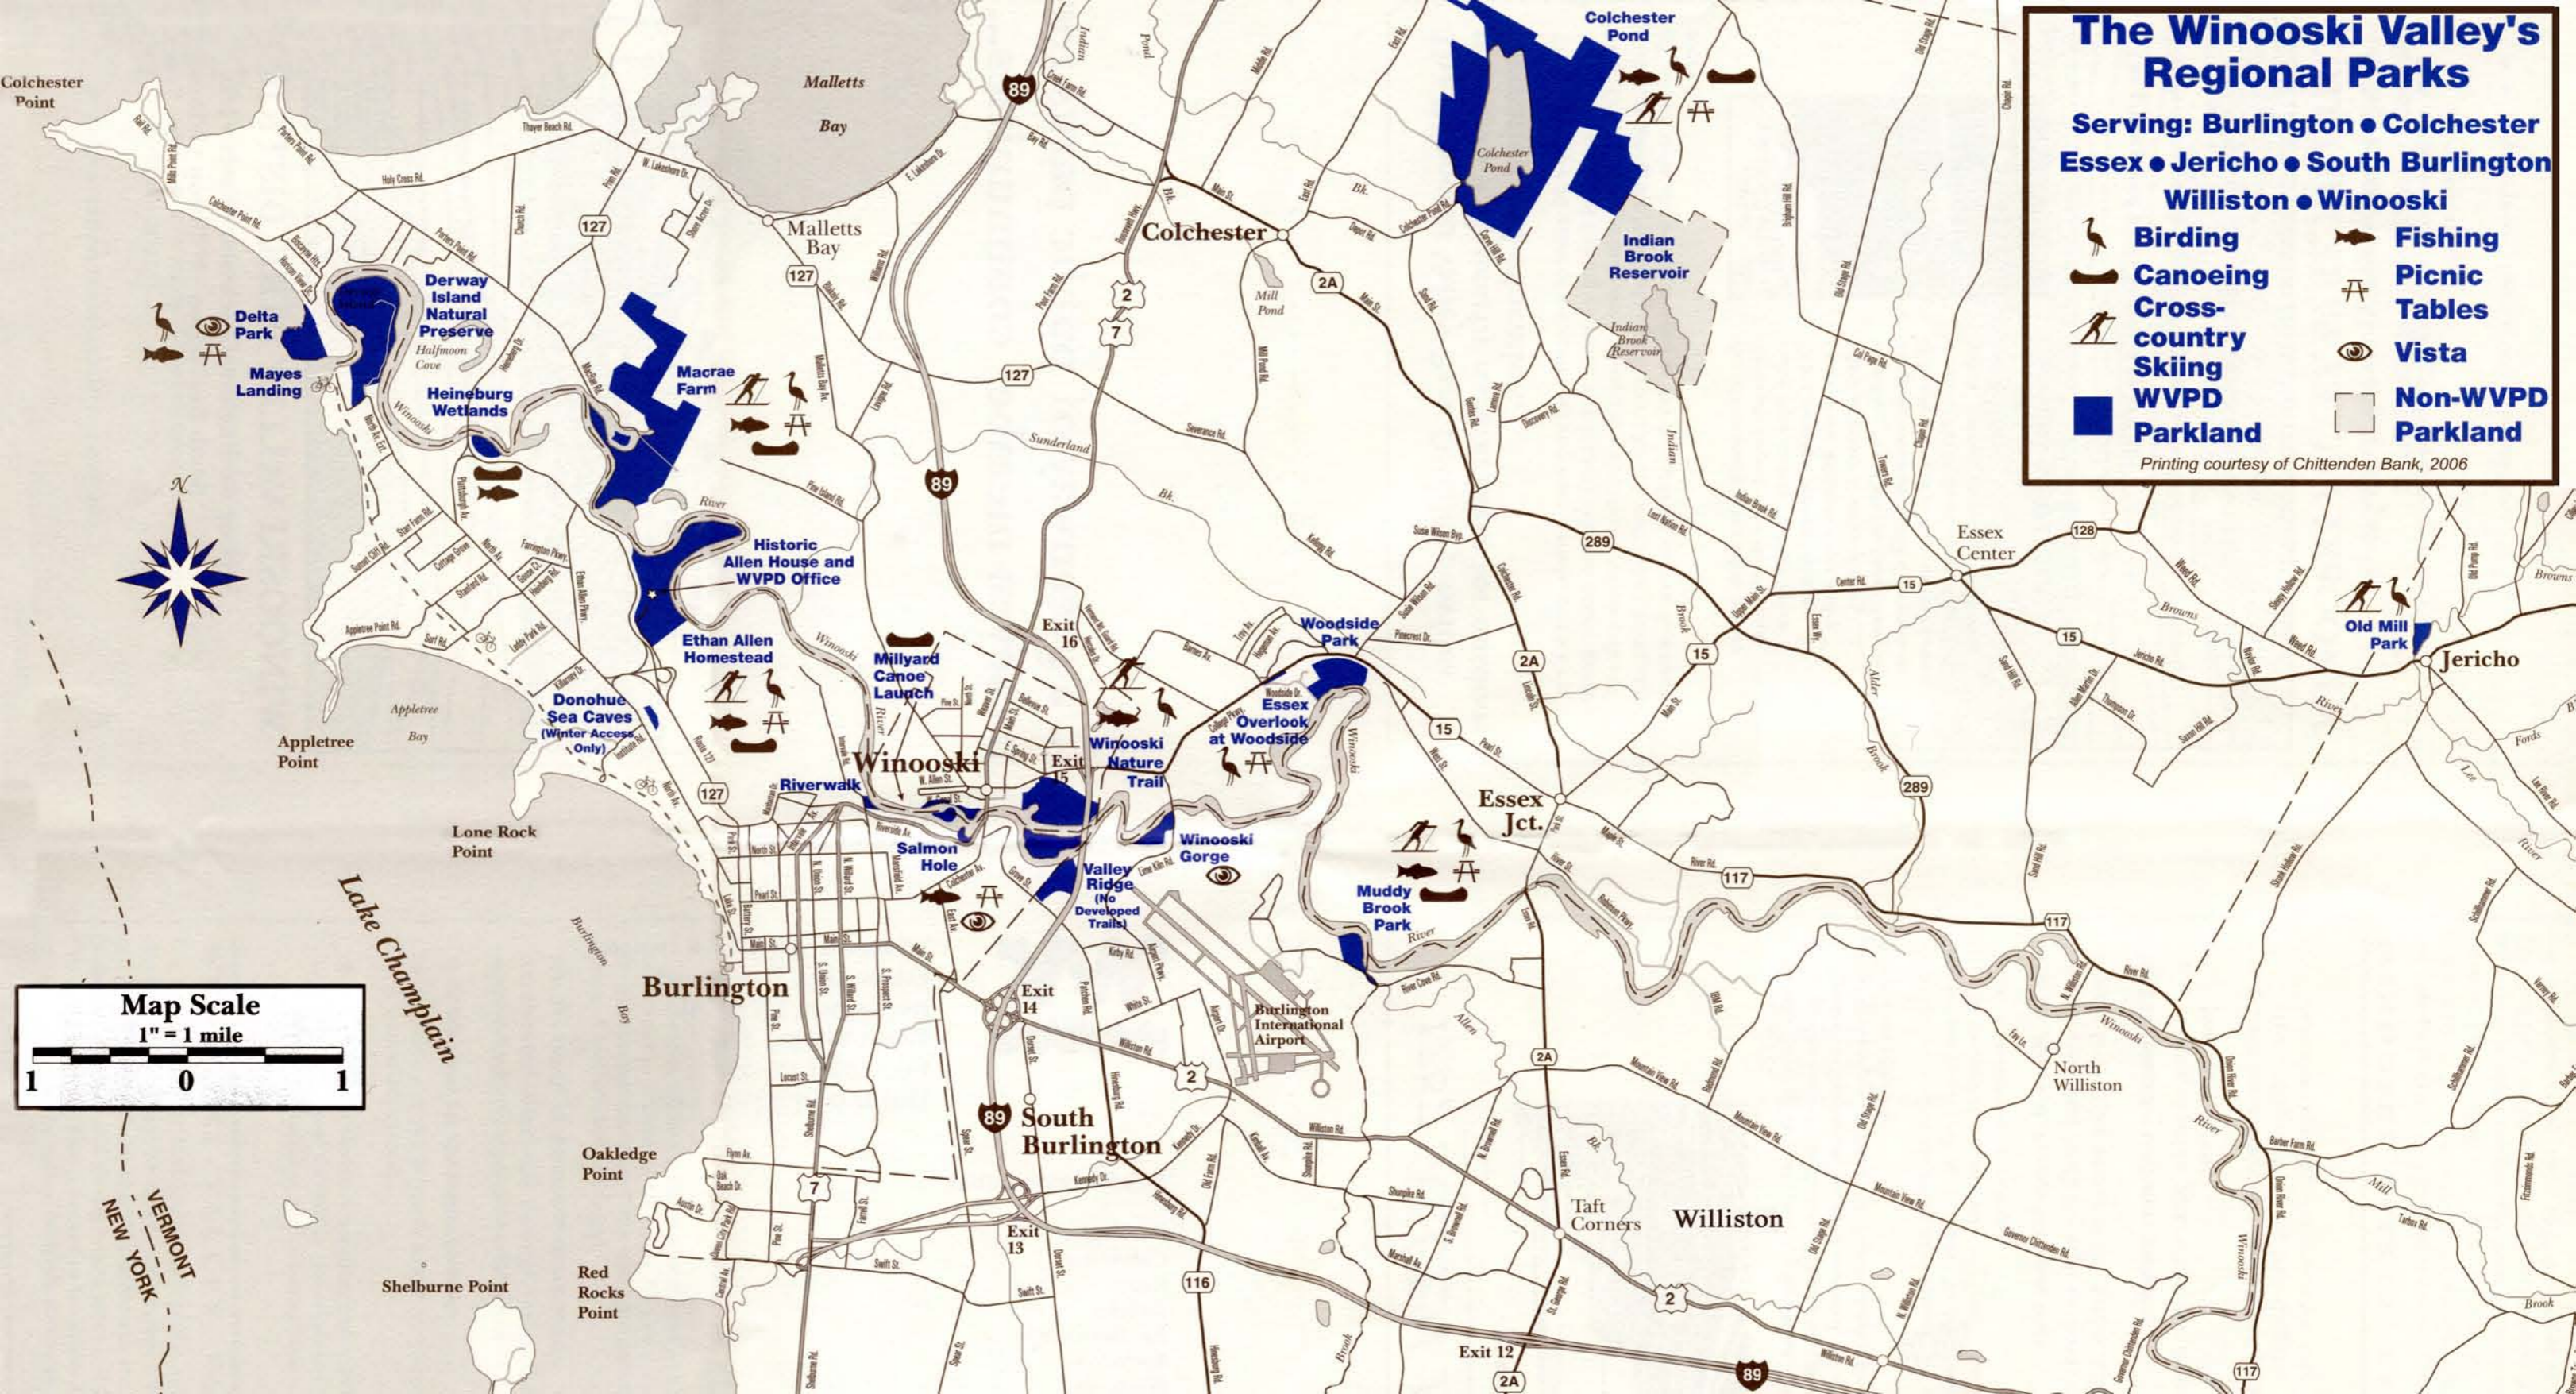

The Winooski Valley's Regional Parks

Serving: Burlington • Colchester
Essex • Jericho • South Burlington
Williston • Winooski

	Birding		Fishing
	Canoeing		Picnic Tables
	Cross-country Skiing		Vista
	WVPD Parkland		Non-WVPD Parkland

Printing courtesy of Chittenden Bank, 2006

VERMONT
NEW YORK